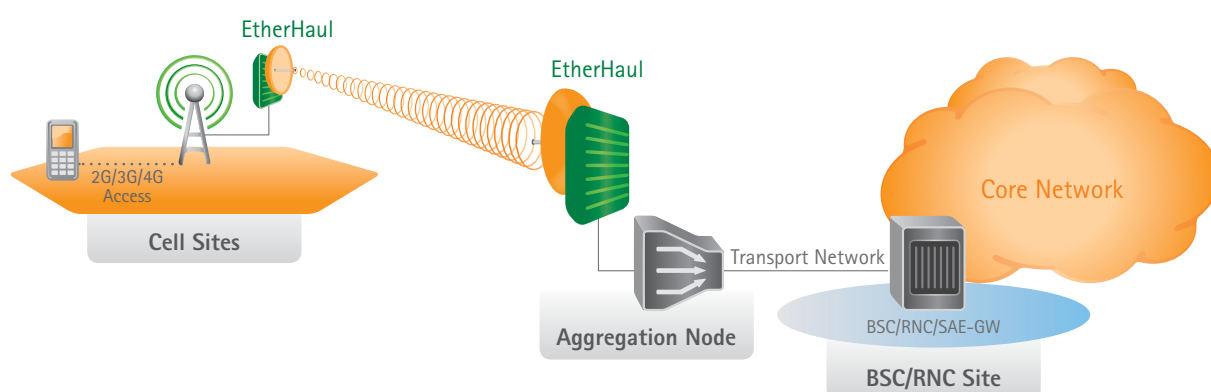

Security

- Advanced AES encryption and security
- Narrow and secure beam-width

Wireless Backhaul for 2G, 3G, 4G, LTE and WiMAX Networks

High-capacity Gigabit Ethernet backhaul at the lowest TCO in the industry enables mobile operators to profitably and reliably provide data intensive services.

- Uses the uncongested and interference free licensed E-band 71-76 GHz wireless spectrum, enabling fast and efficient frequency and network planning and deployment. As a bonus, licensing registration processes for this band are cheaper and quicker.
- With 1 Gbps throughput, the EtherHaul-1200 radio future-proofs the backhaul network to meet data growth demand from 4G, LTE and WiMAX installations.
- Carrier-class Ethernet provides QoS and OAM with standards-based support for ring, mesh and multi add-drop topologies assuring resiliency and high availability.
- Bandwidth aware QoS mechanism differentiates between multiple services, guaranteeing efficient transport of timing, signaling, voice, video, web surfing and more.
- Advanced timing over packet handling (SyncE, 1588) enables the migration to packet-based backhaul.
- All-outdoor unit eliminates collocation fees and indoor-associated costs and allows fast deployment at any cell-site.
- Low power consumption delivers 80% energy savings.